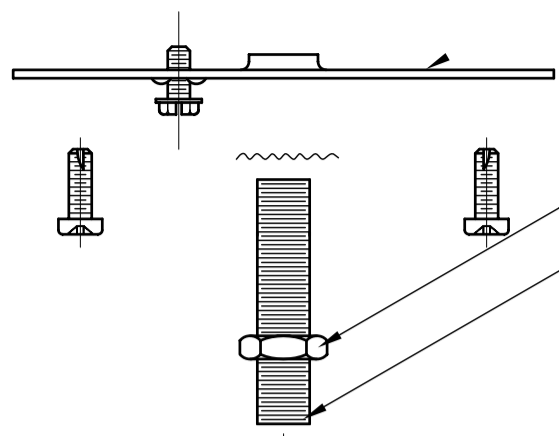

1:4

1/8-27 NPSM HEXNUT  
1/8-27 NPSM NIPPLE

STEEL

ZINC BALL

ZINC LOOP

ZINC

Ø9.3 [Ø3/8"] TUBE

306 [12"]

STEEL

STEEL

80 [3 1/8"]

GLASS

STEEL

ZINC FINIAL

Ø214 [Ø8 1/2"]

289 [11 3/8"]