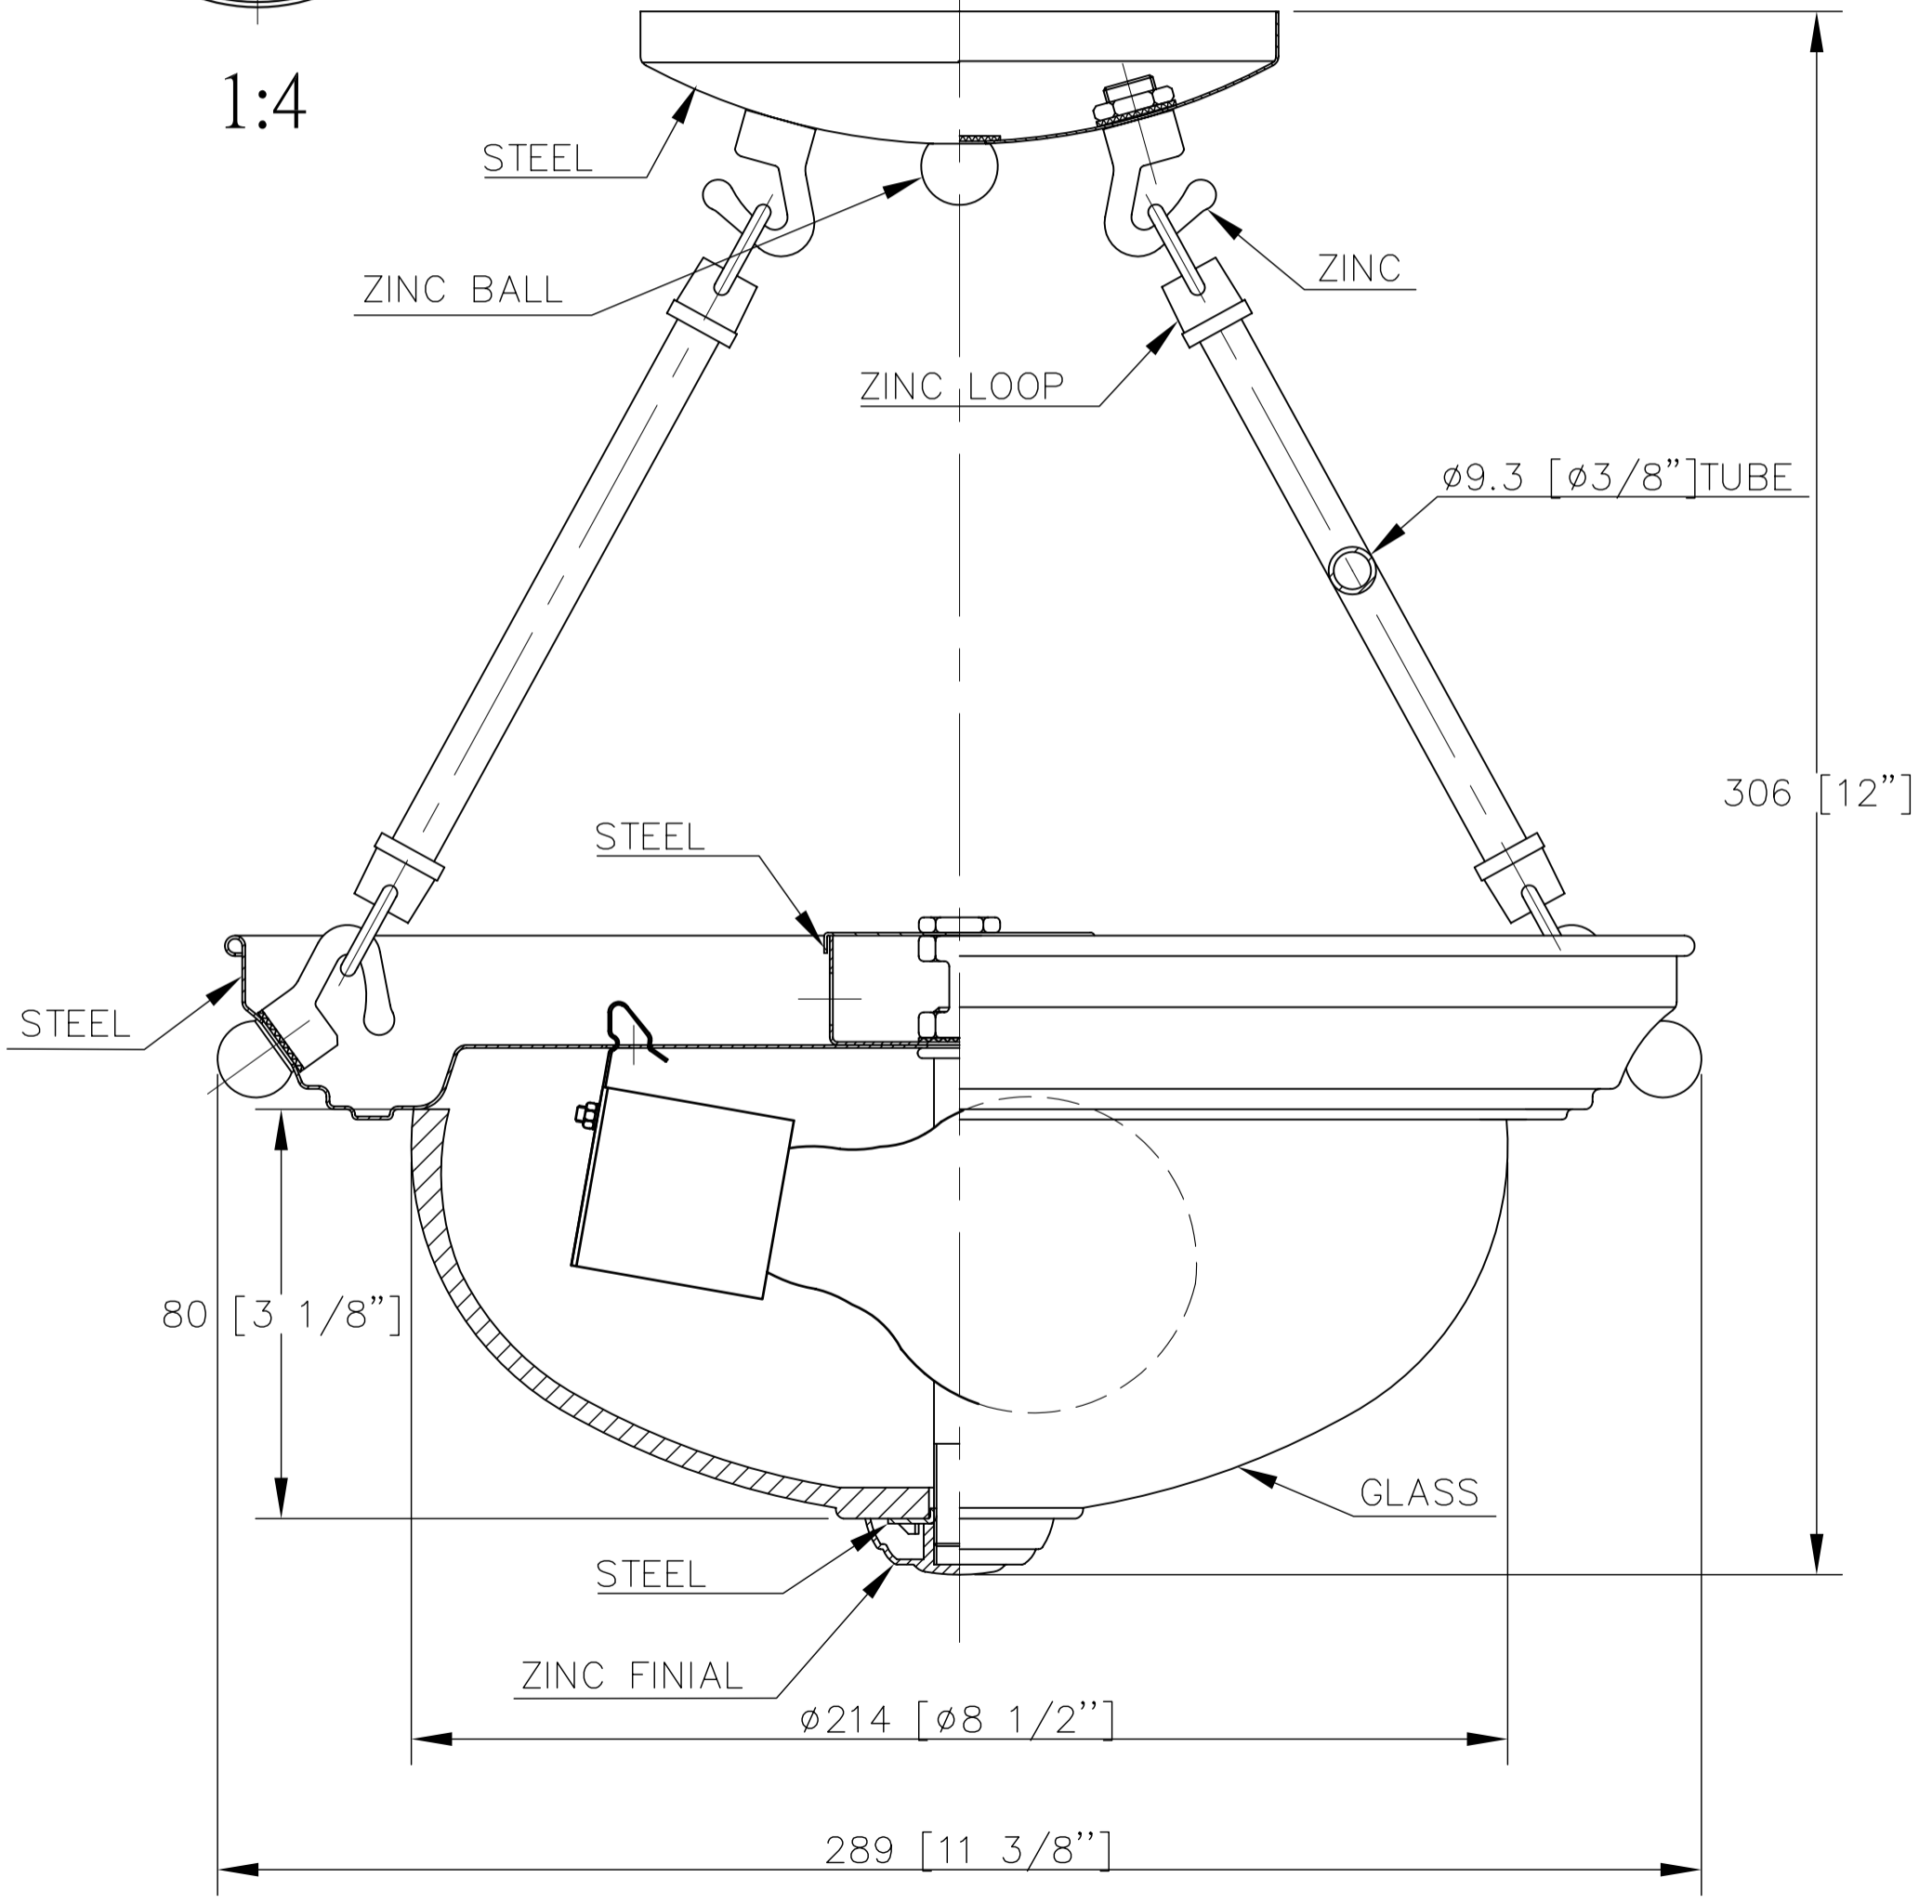

1:4

1/8-27 NPSM HEXNUT  
1/8-27 NPSM NIPPLE

STEEL

ZINC BALL

ZINC LOOP

ZINC

Ø9.3 [Ø3/8"] TUBE

306 [12"]

STEEL

STEEL

80 [3 1/8"]

GLASS

STEEL

ZINC FINIAL

Ø214 [Ø8 1/2"]

289 [11 3/8"]