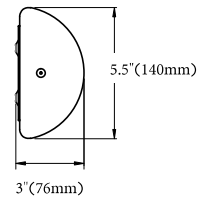

GLAMOUR & CRISPO VANITY CCT SELECTABLE

| Item | Description | W | CCT | Lm | Pack |
|---------|-------------------------------------|----|-------------------|-----------|------|
| 62-1631 | 25" Glamour Vanity - Brushed Nickel | 26 | 3000K/4000K/5000K | 2000-2100 | 6 |
| 62-1632 | 49" Glamour Vanity - Brushed Nickel | 52 | 3000K/4000K/5000K | 4160-4420 | 4 |
| 62-1731 | 25" Glamour Vanity - Black | 26 | 3000K/4000K/5000K | 2000-2100 | 6 |
| 62-1732 | 49" Glamour Vanity - Black | 52 | 3000K/4000K/5000K | 4160-4420 | 4 |
| 62-1633 | 25" Crispo Vanity - White | 26 | 3000K/4000K/5000K | 2000-2100 | 6 |
| 62-1634 | 49" Crispo Vanity - White | 52 | 3000K/4000K/5000K | 4160-4420 | 4 |