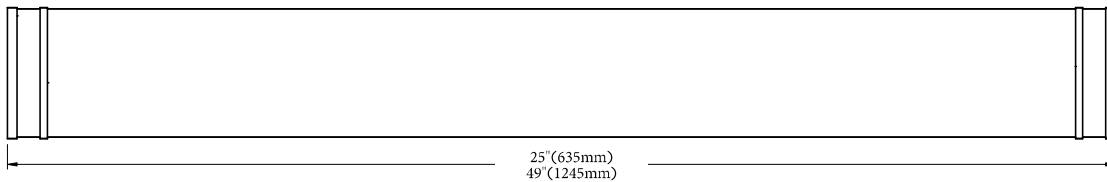

GLAMOUR & CRISPO VANITY CCT SELECTABLE

| Item | Description | W | CCT | Lm | Pack |
|---------|-------------------------------------|----|-------------------|-----------|------|
| 62-1631 | 25" Glamour Vanity - Brushed Nickel | 26 | 3000K/4000K/5000K | 2000-2100 | 6 |
| 62-1632 | 49" Glamour Vanity - Brushed Nickel | 52 | 3000K/4000K/5000K | 4160-4420 | 4 |
| 62-1731 | 25" Glamour Vanity - Black | 26 | 3000K/4000K/5000K | 2000-2100 | 6 |
| 62-1732 | 49" Glamour Vanity - Black | 52 | 3000K/4000K/5000K | 4160-4420 | 4 |
| 62-1633 | 25" Crispo Vanity - White | 26 | 3000K/4000K/5000K | 2000-2100 | 6 |
| 62-1634 | 49" Crispo Vanity - White | 52 | 3000K/4000K/5000K | 4160-4420 | 4 |