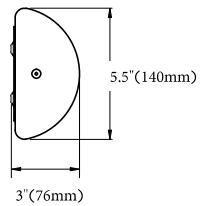

GLAMOUR & CRISPO VANITY CCT SELECTABLE

| Item | Description | W | CCT | Lm | Pack |
|---------|-------------------------------------|----|-------------------|-----------|------|
| 62-1631 | 25" Glamour Vanity - Brushed Nickel | 26 | 3000K/4000K/5000K | 2000-2100 | 6 |
| 62-1632 | 49" Glamour Vanity - Brushed Nickel | 52 | 3000K/4000K/5000K | 4160-4420 | 4 |
| 62-1731 | 25" Glamour Vanity - Black | 26 | 3000K/4000K/5000K | 2000-2100 | 6 |
| 62-1732 | 49" Glamour Vanity - Black | 52 | 3000K/4000K/5000K | 4160-4420 | 4 |
| 62-1633 | 25" Crispo Vanity - White | 26 | 3000K/4000K/5000K | 2000-2100 | 6 |
| 62-1634 | 49" Crispo Vanity - White | 52 | 3000K/4000K/5000K | 4160-4420 | 4 |