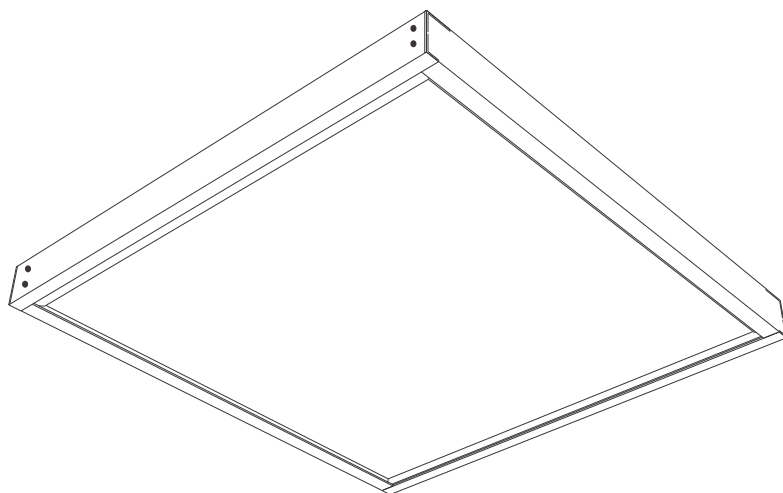

Surface mounted frame

Models: 65/361,65/362,65/363

INSTALLATION AND SAFETY INSTRUCTIONS

IMPORTANT: Read before installing fixture. Retain for future reference.

All the pictures are just for reference and we have the final explanation rights