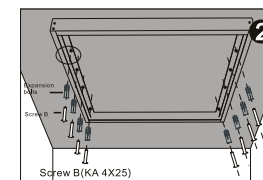

Installation

1. Assemble the four frames with Screw A to a whole square.

2. Fix the square frames to the ceiling with Screw B.