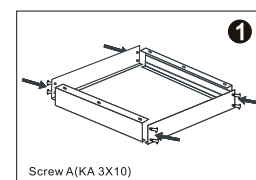

Installation

1. Assemble the four frames with Screw A to a whole square.

2. Fix the square frames to the ceiling with Screw B.