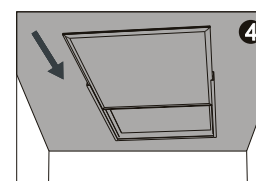

3. Dismount one frame

4. Put the panel into the frame square.

5. Fix the last frame with screw A.