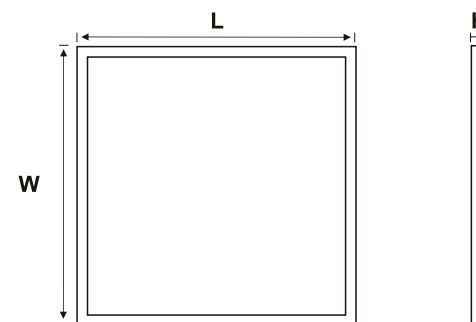

## Surface mounted frame

Models: 65/361,65/362,65/363

### Size

Panel size	Frame size
2 X 2 ft	609 X 609 X 74mm
1 X 4 ft	305 X 1216 X 74mm
2 X 4 ft	609 X 1216 X 74mm