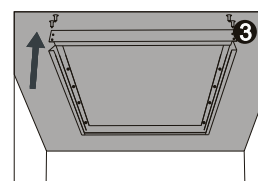

3. Dismount one frame

4. Put the panel into the frame square.

5. Fix the last frame with screw A.