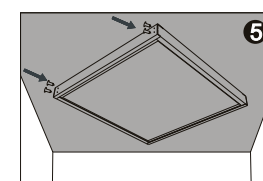

3. Dismount one frame

4. Put the panel into the frame square.

5. Fix the last frame with screw A.