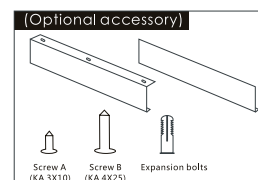

Installation

1. Assemble the four frames with Screw A to a whole square.

2. Fix the square frames to the ceiling with Screw B.