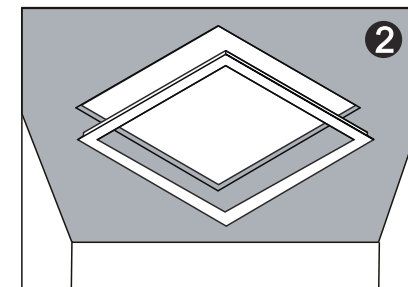

2. Fix the frame to the hole