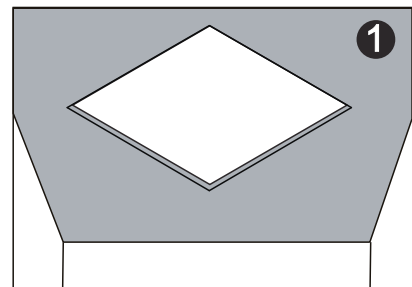

Recessed

1. Open a hole on the ceiling