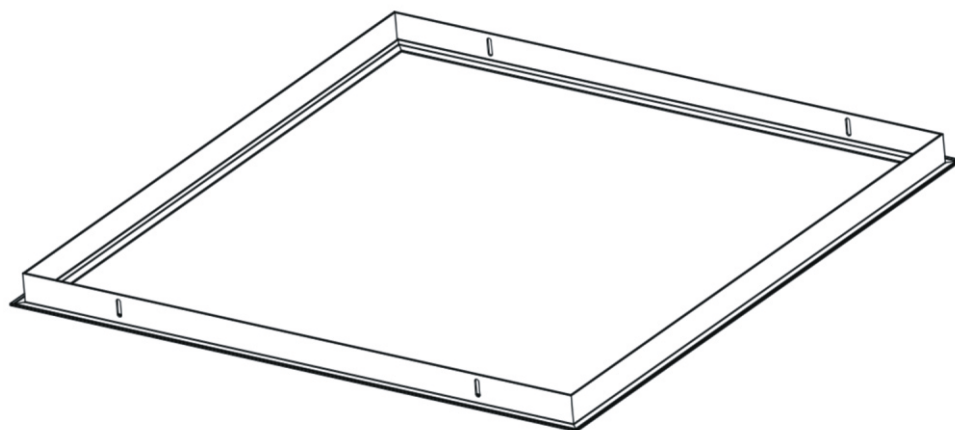

Recessed Frame Kits

Models: 65/364, 65/365, 65/366

INSTALLATION AND SAFETY INSTRUCTIONS

IMPORTANT: Read before installing fixture. Retain for future reference.

All the pictures are just for reference and we have the final explanation rights

Size

Panel size	Frame size	cut out
2 x 2 ft	639X 639 X 31mm	621 X 621 mm
1 x 4 ft	335X 1246 X 31mm	318 X 1229 mm
2 x 4 ft	639X 1246 X 31mm	621 X 1229 mm