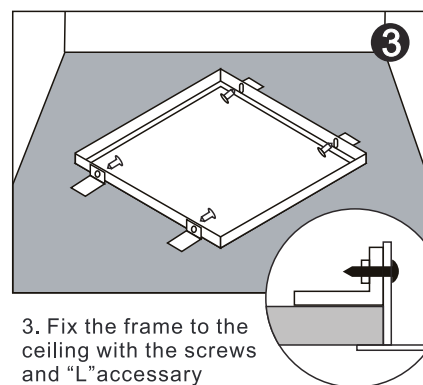

### INSTALLATION AND SAFETY INSTRUCTIONS

IMPORTANT: Read before installing fixture. Retain for future reference.

All the pictures are just for reference and we have the final explanation rights

### Size

Panel size	Frame size	cut out
2 x 2 ft	639X 639 X 31mm	621 X 621 mm
1 x 4 ft	335X 1246 X 31mm	318 X 1229 mm
2 x 4 ft	639X 1246 X 31mm	621 X 1229 mm

### Recessed

1. Open a hole on the ceiling

2. Fix the frame to the hole

3. Fix the frame to the ceiling with the screws and "L" accessory

4. Put the panel into the frame