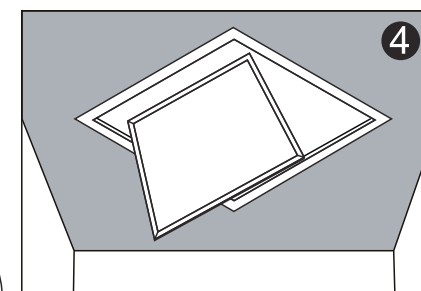

### Size

Panel size	Frame size	cut out
2 x 2 ft	639X 639 X 31mm	621 X 621 mm
1 x 4 ft	335X 1246 X 31mm	318 X 1229 mm
2 x 4 ft	639X 1246 X 31mm	621 X 1229 mm

### Recessed

1. Open a hole on the ceiling

2. Fix the frame to the hole

3. Fix the frame to the ceiling with the screws and "L" accessory

4. Put the panel into the frame