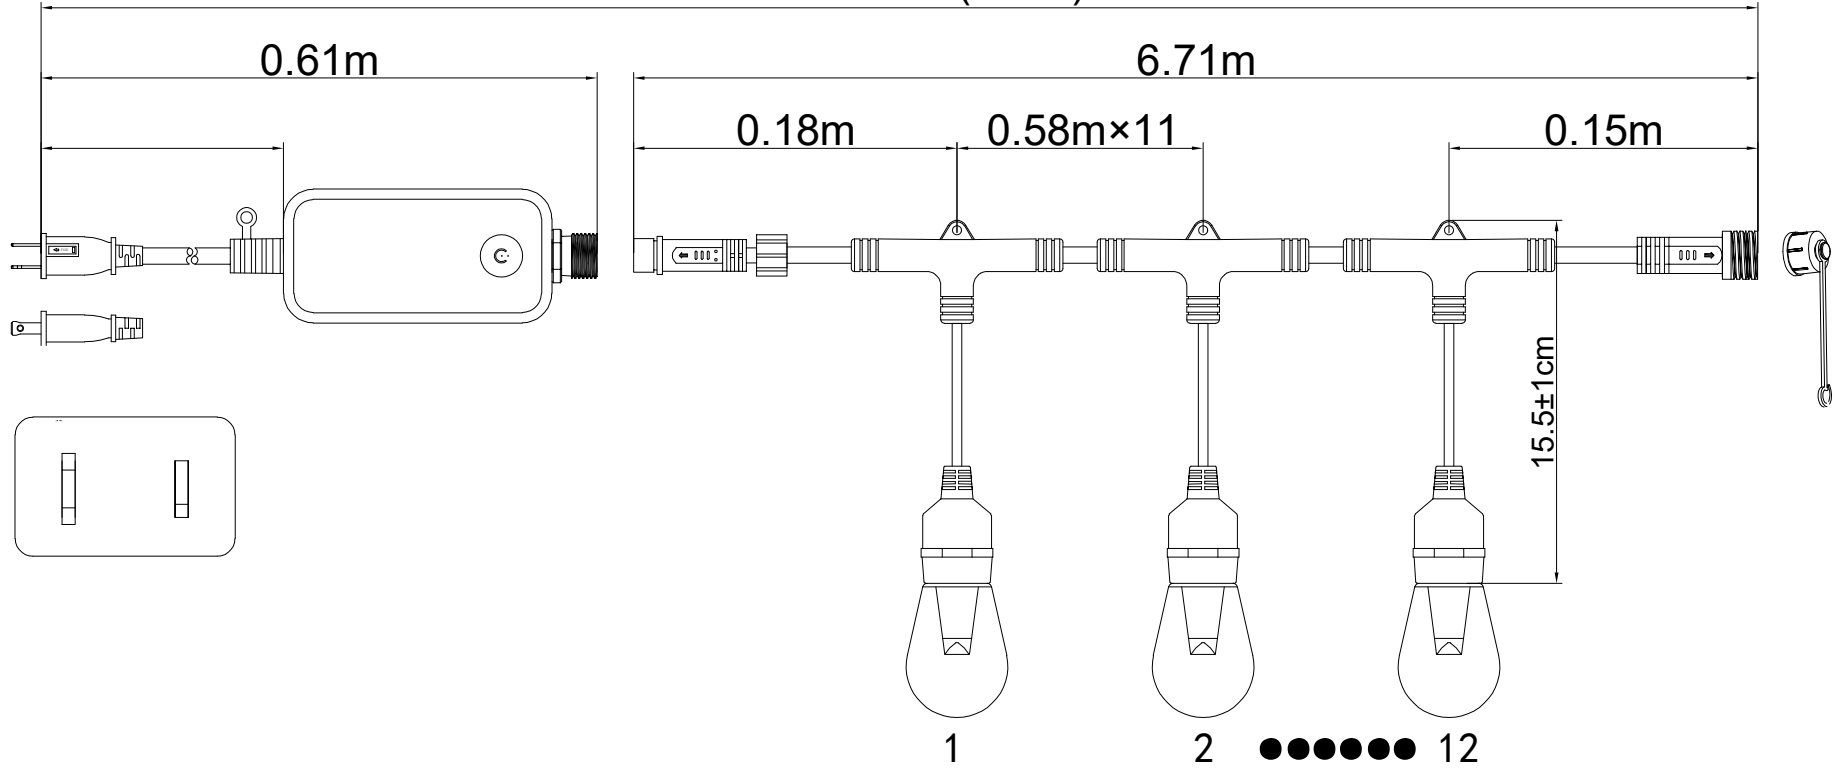

1

2

3

4

5

A

A

7.32m(24FT)

0.61m

6.71m

0.18m

0.58m×11

0.15m

B

B

C

C

cable: 21996 3/C 20AWG Ø6.2mm black

D

1

2

3