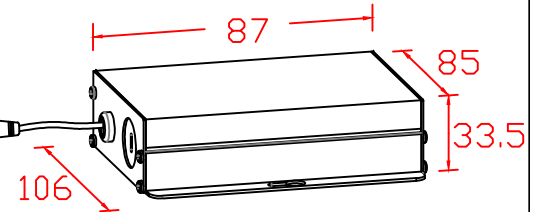

5CCT Switch

S11831

ITEM

8 inch SQ