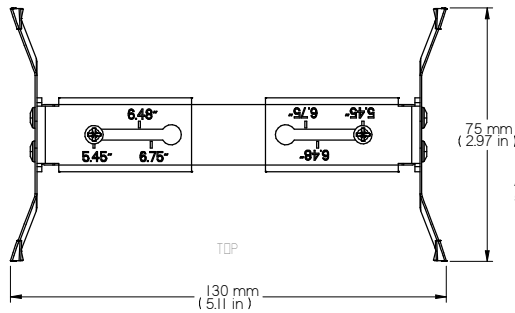

SECTION A-A

LEFT

FRONT

RIGHT

TOP

ADJUSTABLE
5.45° UP TO 6.75°

TOP ISOMETRIC

BOTTOM