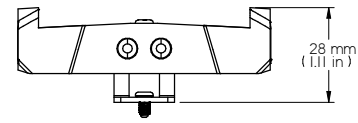

SECTION A-A

LEFT

FRONT

RIGHT

TOP

ADJUSTABLE
5.45° UP TO 6.75°

TOP ISOMETRIC

BOTTOM