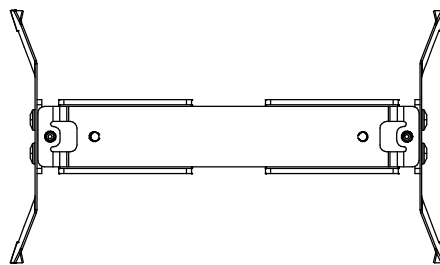

SECTION A-A

LEFT

FRONT

RIGHT

TOP

ADJUSTABLE
5.45° UP TO 6.75°

TOP ISOMETRIC

BOTTOM