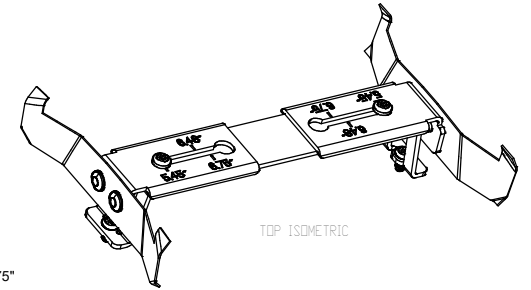

SECTION A-A

LEFT

FRONT

RIGHT

TOP

ADJUSTABLE
5.45° UP TO 6.75°

TOP ISOMETRIC

BOTTOM