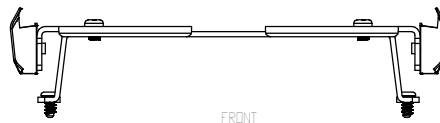

SECTION A-A

LEFT

FRONT

RIGHT

TOP

ADJUSTABLE
5.45° UP TO 6.75°

TOP ISOMETRIC

BOTTOM