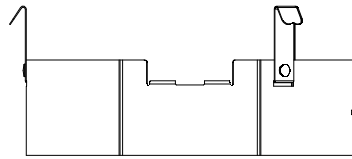

165 mm
(6.51 in)
ADJUSTABLE
6.50" UP TO 6.75"

TOP

BOTTOM ISOMETRIC

SECTION A-A

LEFT

FRONT

RIGHT

BOTTOM