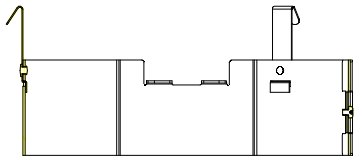

165 mm
(6.51 in)
ADJUSTABLE
6.50" UP TO 6.75"

TOP

BOTTOM ISOMETRIC

SECTION A-A

LEFT

FRONT

RIGHT

BOTTOM