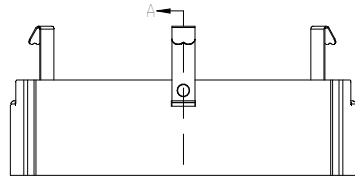

165 mm
(6.51 in)
ADJUSTABLE
6.50" UP TO 6.75"

TOP

BOTTOM ISOMETRIC

SECTION A-A

LEFT

FRONT

RIGHT

BOTTOM