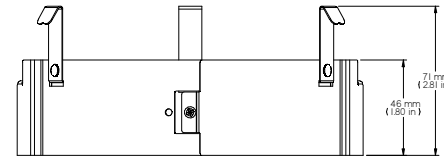

165 mm
(6.51 in)
ADJUSTABLE
6.50" UP TO 6.75"

TOP

BOTTOM ISOMETRIC

SECTION A-A

LEFT

FRONT

RIGHT

BOTTOM