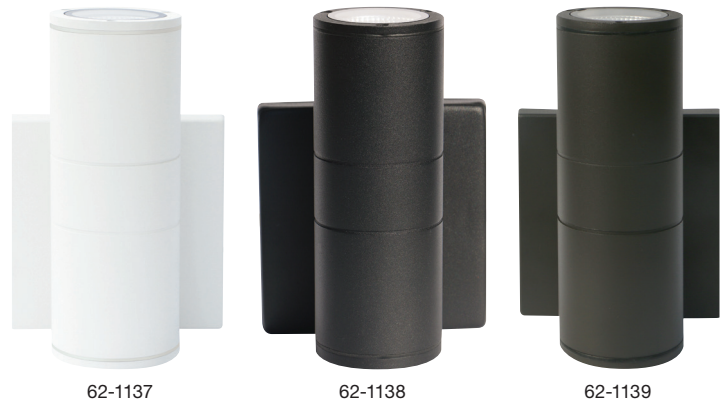

PRODUCT INFORMATION

LED Up or down outdoor sconce

Versatile, high-efficiency outdoor sconce

Applications

- Residential or commercial use
- Entrances
- Hallways
- Lobbies
- Patios

Features

- 60W equivalent
- 10 Watts
- White, Black or Bronze finish
- Die-cast aluminum body
- UV stabilized powder coated finish
- Suitable for wet locations
- 100/277V
- 2KV Surge protection
- 3000K
- 90 CRI
- Lasts 50,000 hours
- IP65
- cULus listed
- 5 Year warranty
- ENERGY STAR certified

Shown in up position

62-1137

62-1138

62-1139

Shown in down position

62-1147

62-1148

62-1149

LED Up or Down Outdoor Sconce

Item No.	Description	W	Finish	CCT	Lm	CRI	Life/Hrs.	UPC
62-1137	1 LT LED SM UP OR DOWN SCONCE	10	White	3000K	750	90	50K	045923680922
62-1138	1 LT LED SM UP OR DOWN SCONCE	10	Black	3000K	750	90	50K	045923680939
62-1139	1 LT LED SM UP OR DOWN SCONCE	10	Bronze	3000K	750	90	50K	045923680946
62-1147	1 LT LED LG UP OR DOWN SCONCE	10	White	3000K	750	90	50K	045923680953
62-1148	1 LT LED LG UP OR DOWN SCONCE	10	Black	3000K	750	90	50K	045923680960
62-1149	1 LT LED LG UP OR DOWN SCONCE	10	Bronze	3000K	750	90	50K	045923680977