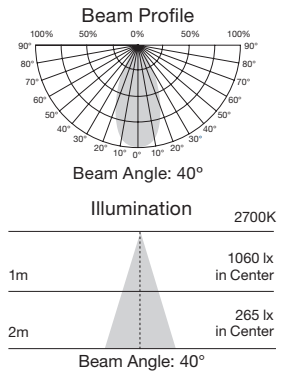

MR16 12V, GU5.3 Base LED Lamps

Item Number	Lamp Description	W	V	CRI	CCT	Lm	CBCP	Bm	M.O.L. (Inches)	Life/Hrs.	UPC
S8635	8MR16/LED/15'/27K/90CRI/12V	8	12	90	2700K	490	3700	15°	1.85	25K	045923086359
S8636	8MR16/LED/15'/30K/90CRI/12V	8	12	90	3000K	490	3700	15°	1.85	25K	045923086366
S8637	8MR16/LED/15'/35K/90CRI/12V	8	12	90	3500K	490	3700	15°	1.85	25K	045923086373
S8638	8MR16/LED/15'/40K/90CRI/12V	8	12	90	4000K	490	3700	15°	1.85	25K	045923086380
S8639	8MR16/LED/15'/50K/90CRI/12V	8	12	90	5000K	490	3700	15°	1.85	25K	045923086397
S8640	8MR16/LED/40'/27K/90CRI/12V	8	12	90	2700K	490	1175	40°	1.85	25K	045923086403
S8641	8MR16/LED/40'/30K/90CRI/12V	8	12	90	3000K	490	1175	40°	1.85	25K	045923086410
S8642	8MR16/LED/40'/35K/90CRI/12V	8	12	90	3500K	490	1175	40°	1.85	25K	045923086427
S8643	8MR16/LED/40'/40K/90CRI/12V	8	12	90	4000K	490	1175	40°	1.85	25K	045923086434
S8644	8MR16/LED/40'/50K/90CRI/12V	8	12	90	5000K	490	1175	40°	1.85	25K	045923086441

Pack: Master 48/1