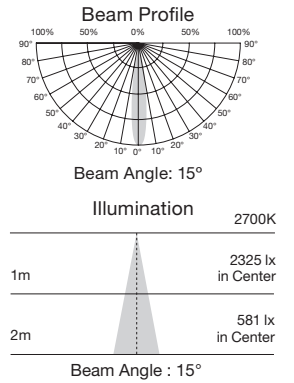

S8640, S8641, S8642, S8643, and S8644