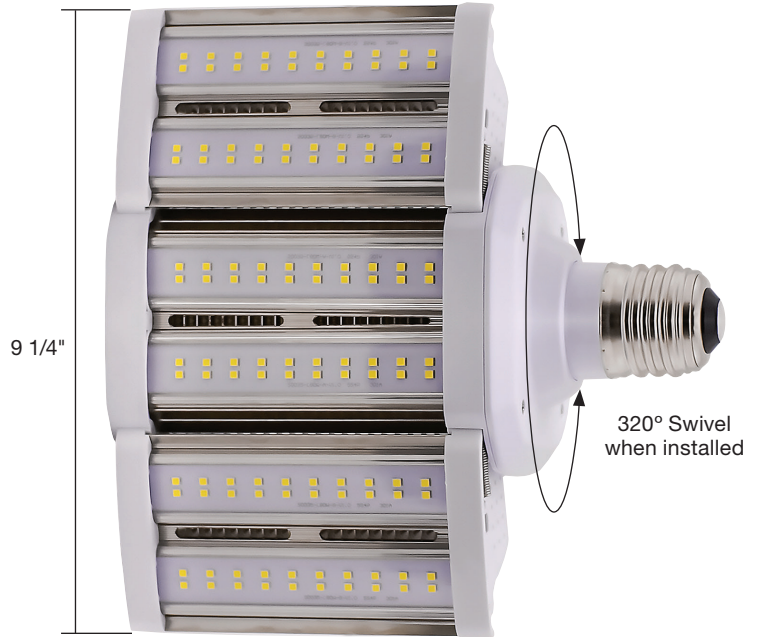

## Hi-Pro LED shoe box lamp series

High lumen, directional lamps for industrial and commercial fixture applications

### Applications / Features

- For use in shoe box fixtures
- 80/110 Watt options (10,000/14,000 lm) replaces 250/400 Watt HID
- Replaces HID
- Approved for totally enclosed fixtures
- Damp location
- Direct wire range voltage 100-277V
- Higher efficiency, improved heat dissipation
- 2 CCT options
- Expandable 180° beam design w/adjustable base (E39)
- Horizontal operation
- 5 Year limited warranty

### High Lumen Industrial/Commercial LED Lamps

Item Number	Lamp Description	W	V	Rpl.	Base Type	CCT	Lm	Bm	M.O.L. (Inches)	Life/Hrs.	UPC	Pack
S8931*	80W/LED/HID/SB/3K/E39/100-277V	80	100-277	250W	E39	3000K	10000	180°	8 1/16	50K	045923089312	4
S8932*	80W/LED/HID/SB/5K/E39/100-277V	80	100-277	250W	E39	5000K	10000	180°	8 1/16	50K	045923089329	4
S8937*	110W/LED/HID/SB/3K/E39/100-277V	110	100-277	400W	E39	3000K	14000	180°	11 1/8	50K	045923089374	4
S8938*	110W/LED/HID/SB/5K/E39/100-277V	110	100-277	400W	E39	5000K	14000	180°	11 1/8	50K	045923089381	4