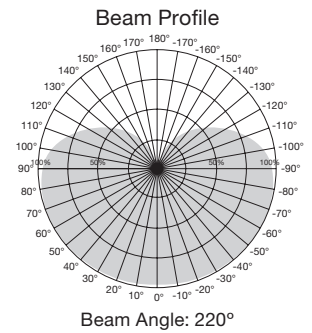

T20 Compliant LED A19 & BR30 Multi-packs

Item #	Lamp Description	W	V	CRI	Bulb Type	Base Type	CCT	Finish	Lm	Bm	MOL	Life/Hrs	UPC	Pk/Master
S11410**	9.5A19/LED/930/120V/90CRI/10PK	9.5	120	90	A19	E26	3000	Frost	760	220°	4.4"	10,000	045923114106	10Pk Box
S11411**	9.5A19/LED/950/120V/90CRI/10PK	9.5	120	90	A19	E26	5000	Frost	760	220°	4.4"	10,000	045923114113	10Pk Box
S11420*	8.7BR30/LED/927/120V/90CRI/6PK	8.7	120	90	BR30	E26	2700	Frost	700	100°	5.12"	25,000	045923114205	6Pk Box