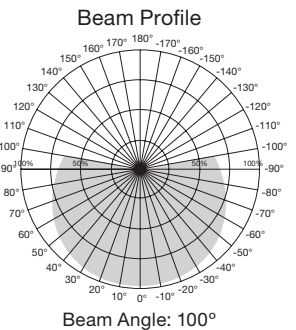

T20 Compliant LED A19 & BR30 Multi-packs

Item #	Lamp Description	W	V	CRI	Bulb Type	Base Type	CCT	Finish	Lm	Bm	MOL	Life/Hrs	UPC	Pk/Master
S11410**	9.5A19/LED/930/120V/90CRI/10PK	9.5	120	90	A19	E26	3000	Frost	760	220°	4.4"	10,000	045923114106	10Pk Box
S11411**	9.5A19/LED/950/120V/90CRI/10PK	9.5	120	90	A19	E26	5000	Frost	760	220°	4.4"	10,000	045923114113	10Pk Box
S11420*	8.7BR30/LED/927/120V/90CRI/6PK	8.7	120	90	BR30	E26	2700	Frost	700	100°	5.12"	25,000	045923114205	6Pk Box