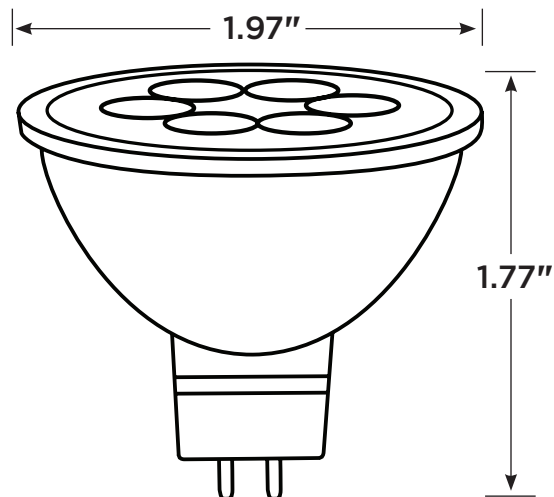

GENERAL SPECIFICATIONS

Input Voltage, Frequency: 12V/60Hz
Efficacy: 80 LPW
CRI: 80
Functional Life (L70): 25,000 Hours

Location Rating: Damp
Ambient Operating Temperature: -25°C (-13°F) to + 45°C (+113°F)
Rated for enclosed fixtures
Base: GU5.3
Pin Type: Bi-Pin

ITEM SPECIFICATIONS / ORDER INFO

Item	Description	UPC	Wattage	Lumens	CBCP	CCT	Beam Angle	Housing Color	Pack Quantity
35W Replacements									
S11389	4.5MR16/LED/15'/830/12V	045923113895	4.5W	360	3000	3000K	15°	GRAY	48/12
S11390	4.5MR16/LED/15'/850/12V	045923113901	4.5W	360	3000	5000K	15°	GRAY	48/12
S11391	4.5MR16/LED/40'/827/12V	045923113918	4.5W	360	730	2700K	40°	GRAY	48/12
S11392	4.5MR16/LED/40'/830/12V	045923113925	4.5W	360	730	3000K	40°	GRAY	48/12
S11393	4.5MR16/LED/40'/835/12V	045923113932	4.5W	360	730	3500K	40°	GRAY	48/12
S11394	4.5MR16/LED/40'/840/12V	045923113949	4.5W	360	730	4000K	40°	GRAY	48/12
S11395	4.5MR16/LED/40'/850/12V	045923113956	4.5W	360	730	5000K	40°	GRAY	48/12
S11396	4.5MR16/LED/40'/830/12V/BLACK	045923113963	4.5W	360	730	3000K	40°	BLACK	48/12
S11397	4.5MR16/LED/40'/850/12V/BLACK	045923113970	4.5W	360	730	5000K	40°	BLACK	48/12
50W Replacements									
S11398	6.5MR16/LED/40'/830/12V/BLACK	045923113987	6.5W	500	1,060	3000K	40°	BLACK	48/12
S11399	6.5MR16/LED/40'/850/12V/BLACK	045923113994	6.5W	500	1,060	5000K	40°	BLACK	48/12

DIMENSIONS

Item	MOL	MOD	Weight (Lbs)
S11389-99	1.77"	1.97"	0.08

Specifications are subject to change without prior notice. Replacement wattage shown depends on application and fixture.

WARNING: Some products included in this specification sheet may be subject to the warning requirements of California's Proposition 65. Please refer to your product packaging for more information.