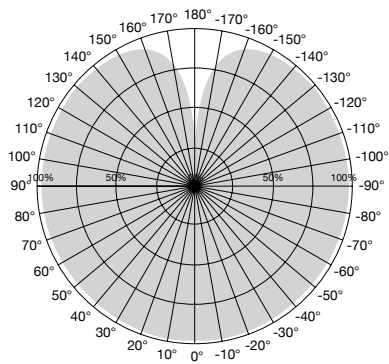

Beam Angle: 320°

Item	Description	W	V	Bulb Shape	Base	Finish	CCT	Lm	CRI	MOL (in.)	MOD (in.)	Life (hrs.)	UPC	Pack
S22430	4T24/LED/CL/E26/VINTAGE/120V	4	120	T24	E26	CL	2150K	200	90	13.00	3.00	25K	045923224300	12
S22431	4BT38/LED/CL/E26/VINTAGE/120V	4	120	BT38	E26	CL	2150K	200	90	16.50	4.69	25K	045923224317	12
S22432	4BT56/LED/CL/E26/VINTAGE/120V	4	120	BT56	E26	CL	2150K	200	90	13.81	7.13	25K	045923224324	6
S22433	4PS52/LED/CL/E26/VINTAGE/120V	4	120	PS52	E26	CL	2150K	200	90	11.81	6.31	25K	045923224331	6

*See warranty for details at www.satco.com