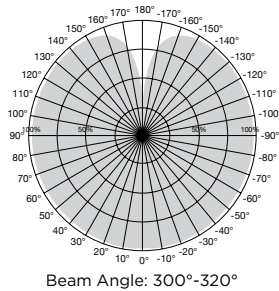

Item	Description	W	V	Bulb Shape	Base	Finish	CCT	Lm	CRI	MOL (in.)	MOD (in.)	Life (hrs.)	UPC	Pack	
40 Watt Replacement															
S21248	4G40/CL/LED/E26/927/120V	4	120	G40	E26	CL	2700K	350	90	6.54	4.88	15K	045923205637	24/6	
S12484	4G40/CL/LED/E26/930/120V	4	120	G40	E26	CL	3000K	350	90	6.54	4.88	15K	0459232124846	24/6	
S21249	4G40/CL/LED/E26/940/120V	4	120	G40	E26	CL	4000K	350	90	6.54	4.88	15K	045923205644	24/6	
S21250	4.5G40/WH/LED/E26/927/120V	4.5	120	G40	E26	WH	2700K	350	90	6.54	4.88	15K	045923205651	24/6	
S21251	4.5G40/WH/LED/E26/940/120V	4.5	120	G40	E26	WH	4000K	350	90	6.54	4.88	15K	045923205668	24/6	
60 Watt Replacement															
S21252	6G40/CL/LED/E26/927/120V	6	120	G40	E26	CL	2700K	500	90	6.54	4.88	15K	045923205675	24/6	
S21253	6G40/CL/LED/E26/930/120V	6	120	G40	E26	CL	3000K	500	90	6.54	4.88	15K	045923205682	24/6	
S12485	6G40/CL/LED/E26/935/120V	6	120	G40	E26	CL	3500K	500	90	6.54	4.88	15K	0459232124853	24/6	
S21254	6G40/CL/LED/E26/940/120V	6	120	G40	E26	CL	4000K	500	90	6.54	4.88	15K	045923205699	24/6	
S12486	6G40/CL/LED/E26/950/120V	6	120	G40	E26	CL	5000K	500	90	6.54	4.88	15K	0459232124860	24/6	
S21255	6G40/WH/LED/E26/927/120V	6	120	G40	E26	WH	2700K	500	90	6.54	4.88	15K	045923205705	24/6	
S21256	6G40/WH/LED/E26/930/120V	6	120	G40	E26	WH	3000K	500	90	6.54	4.88	15K	045923205712	24/6	
S21257	6G40/WH/LED/E26/940/120V	6	120	G40	E26	WH	4000K	500	90	6.54	4.88	15K	045923205729	24/6	
S12487	8G40/CL/LED/E26/927/120V	6	120	G40	E26	WH	2700K	800	90	6.54	4.88	15K	0459232124877	24/6	
100 Watt Replacement															
S12545	8G40/SLVR/LED/927/120V	8	120	G40	E26	SLV	2700K	800	90	6.97	4.92	15K	045923125454	12/6	
S12546	8G40/GOLD/LED/927/120V	8	120	G40	E26	GLD	2700K	800	90	6.97	4.92	15K	045923125461	12/6	
S21258**	8G40/CL/LED/E26/930/120V	8	120	G40	E26	CL	3000K	800	90	6.54	4.88	15K	045923205736	24/6	
S12488	8G40/CL/LED/E26/935/120V	8	120	G40	E26	CL	3500K	800	90	6.54	4.88	15K	0459232124884	24/6	
S21259**	8G40/CL/LED/E26/940/120V	8	120	G40	E26	CL	4000K	800	90	6.54	4.88	15K	045923205743	24/6	
S12489	8G40/CL/LED/E26/950/120V	8	120	G40	E26	CL	5000K	800	90	6.54	4.88	15K	0459232124891	24/6	
S21260	8G40/WH/LED/E26/930/120V	8	120	G40	E26	WH	3000K	800	90	6.54	4.88	15K	045923205750	24/6	
S21261	8G40/WH/LED/E26/940/120V	8	120	G40	E26	WH	4000K	800	90	6.54	4.88	15K	045923205767	24/6	

*See warranty for details at www.satco.com

Product sheet SA1980