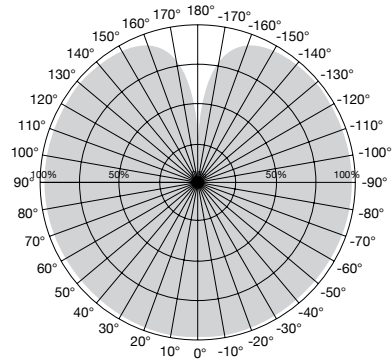

DECORATIVE SPIRAL LED FILAMENT LAMPS

Item	Description	W	V	Bulb Shape	Base	Finish	CCT	Lm	CRI	MOL (in.)	MOD (in.)	Life (hrs.)	UPC	Pack
ST19														
S9967	4.5ST19/SPIRAL/LED/AMB/120V	4.5	120	ST19	E26	TR AMB	2000K	240	80	5.25	2.38	15K	045923099670	24/6
A19														
S9966	4.5A19/SPIRAL/LED/AMB/120V	4.5	120	A19	E26	TR AMB	2000K	220	80	4.00	2.38	15K	045923099663	24/6
G30														
S9968	4.5G30/SPIRAL/LED/AMB/120V	4.5	120	G30	E26	TR AMB	2000K	240	80	5.44	3.75	15K	045923099687	24/6
G40														
S9969	4.5G40/SPIRAL/LED/AMB/120V	4.5	120	G40	E26	TR AMB	2000K	240	80	6.63	4.94	15K	045923099694	12/6
T9														
S9971	4.5T9/SPIRAL/LED/AMB/120V	4.5	120	T9	E26	TR AMB	2000K	240	80	7.19	1.13	15K	045923099717	24/6
B10														
S9970	2.3ETC/SPIRAL/LED/AMB/120V	2.3	120	B10	E26	TR AMB	2000K	90	80	3.50	1.38	15K	045923099700	24/6

*See warranty for details at www.satco.com

Product sheet SA1980