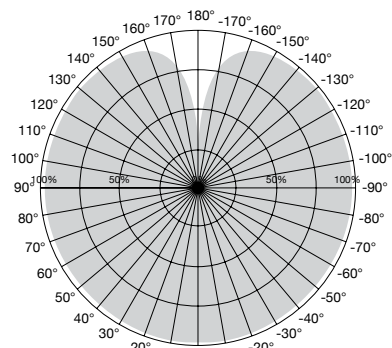

LED FILAMENT LAMPS DECORATIVE - MEDIUM BASE/TORPEDO

Beam Angle: 300°