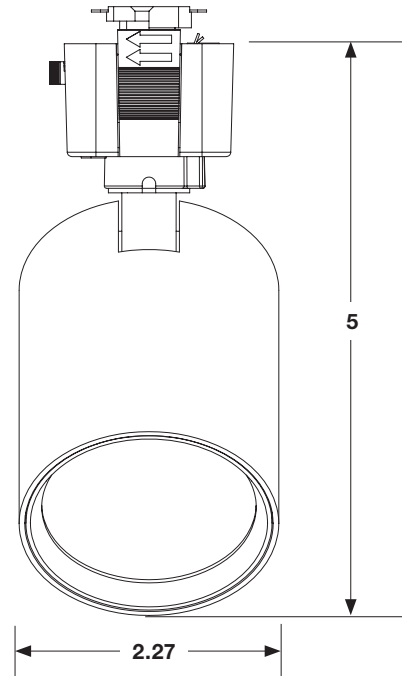

DIMENSIONS/WEIGHTS

J-Style Square 0.82 lbs.

H-Style Square 0.82 lbs.

DIMENSIONS/WEIGHTS

J-Style Round 0.51 lbs.

H-Style Round 0.51 lbs.

AIMING GUIDE

L and W are the outer points where the candle power drops to 50% of the maximum.
LX and FC are center beam illuminance values. Data shown is for the 2700K setting.

36° Models

48° Models

	Aiming Angle	36° Models						48° Models					
		D	(ft)	LX	FC	L	W	D	(ft)	LX	FC	L	W
Horizontal Aiming Angles	0°	6	6.00	339.36	31.53	3.39	3.39	6	6	203.74	18.93	5.44	5.44
		8	8.00	190.89	17.73	4.52	4.52	8	8	114.6	10.65	7.25	7.25
		10	10.00	122.17	11.35	5.65	5.65	10	10	73.35	6.81	9.07	9.07
Horizontal Aiming Angles	30°	6	6.93	254.57	23.65	4.52	3.96	6	6.93	152.83	14.2	7.79	6.51
		8	9.24	143.2	13.3	6.03	5.27	8	9.24	85.97	7.99	10.39	8.68
		10	11.55	91.64	8.51	7.53	6.59	10	11.55	55.02	5.11	12.99	10.85
Vertical Aiming Angles	30°	3	6.00	339.36	31.53	8.98	3.64	3	6	203.74	18.93	28.45	8.80
		4	8.00	190.89	17.73	11.97	4.86	4	8	114.6	10.65	37.93	11.73
		5	10.00	122.17	11.35	14.97	6.07	5	10	73.35	6.81	47.41	14.67
Vertical Aiming Angles	45°	3	4.24	678.75	63.06	3.69	2.50	3	4.24	407.49	37.86	6.85	4.32
		4	5.66	381.79	35.47	4.76	3.34	4	5.66	229.21	21.3	9.14	5.76
		5	7.07	244.34	22.7	6.15	4.17	5	7.07	146.69	13.63	11.42	7.20
Vertical Aiming Angles	60°	3	3.46	1018.11	94.6	2.33	1.99	3	3.46	611.21	56.78	3.90	3.26
		4	4.62	572.67	53.2	3.10	2.65	4	4.62	344.06	31.96	5.19	4.34
		5	5.77	366.5	34.05	3.88	3.31	5	5.77	220.03	20.44	6.49	5.43