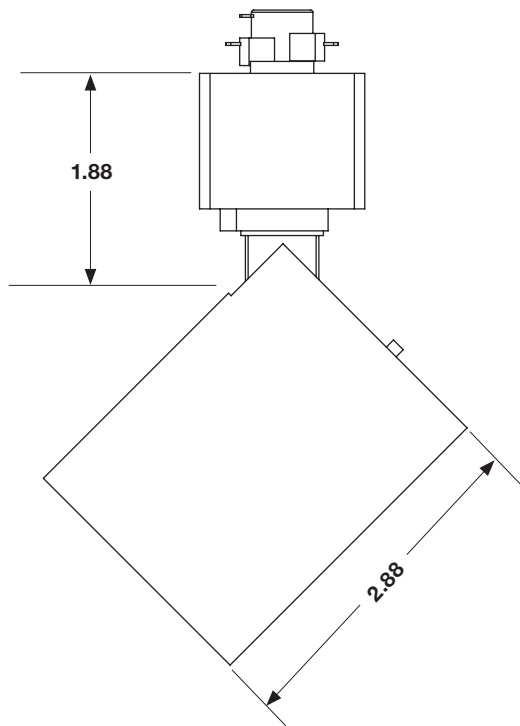

DIMENSIONS/WEIGHTS

J-Style Square 0.82 lbs.

H-Style Square 0.82 lbs.

DIMENSIONS/WEIGHTS

J-Style Round 0.51 lbs.

H-Style Round 0.51 lbs.

AIMING GUIDE

L and W are the outer points where the candle power drops to 50% of the maximum.
LX and FC are center beam illuminance values. Data shown is for the 2700K setting.

36° Models

48° Models

	Aiming Angle	36° Models						48° Models					
		D	(ft)	LX	FC	L	W	D	(ft)	LX	FC	L	W
Horizontal Aiming Angles	0°	6	6.00	339.36	31.53	3.39	3.39	6	6	203.74	18.93	5.44	5.44
		8	8.00	190.89	17.73	4.52	4.52	8	8	114.6	10.65	7.25	7.25
		10	10.00	122.17	11.35	5.65	5.65	10	10	73.35	6.81	9.07	9.07
Horizontal Aiming Angles	30°	6	6.93	254.57	23.65	4.52	3.96	6	6.93	152.83	14.2	7.79	6.51
		8	9.24	143.2	13.3	6.03	5.27	8	9.24	85.97	7.99	10.39	8.68
		10	11.55	91.64	8.51	7.53	6.59	10	11.55	55.02	5.11	12.99	10.85
Vertical Aiming Angles	30°	3	6.00	339.36	31.53	8.98	3.64	3	6	203.74	18.93	28.45	8.80
		4	8.00	190.89	17.73	11.97	4.86	4	8	114.6	10.65	37.93	11.73
		5	10.00	122.17	11.35	14.97	6.07	5	10	73.35	6.81	47.41	14.67
Vertical Aiming Angles	45°	3	4.24	678.75	63.06	3.69	2.50	3	4.24	407.49	37.86	6.85	4.32
		4	5.66	381.79	35.47	4.76	3.34	4	5.66	229.21	21.3	9.14	5.76
		5	7.07	244.34	22.7	6.15	4.17	5	7.07	146.69	13.63	11.42	7.20
Vertical Aiming Angles	60°	3	3.46	1018.11	94.6	2.33	1.99	3	3.46	611.21	56.78	3.90	3.26
		4	4.62	572.67	53.2	3.10	2.65	4	4.62	344.06	31.96	5.19	4.34
		5	5.77	366.5	34.05	3.88	3.31	5	5.77	220.03	20.44	6.49	5.43