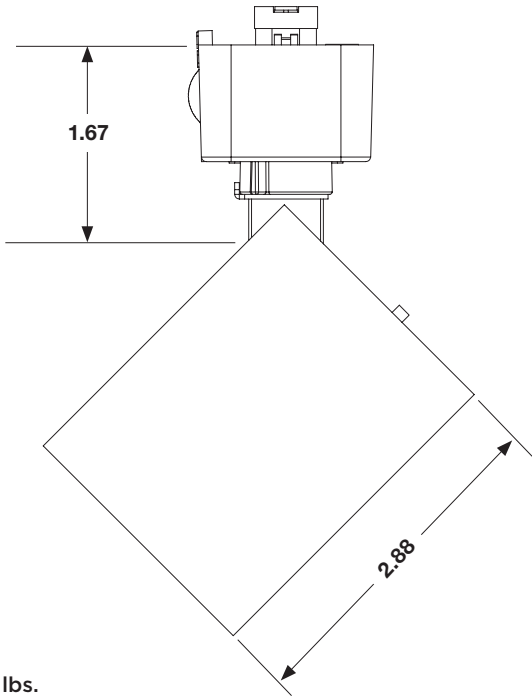

DIMENSIONS/WEIGHTS

J-Style Square 0.82 lbs.

H-Style Square 0.82 lbs.

DIMENSIONS/WEIGHTS

J-Style Round 0.51 lbs.

H-Style Round 0.51 lbs.

AIMING GUIDE

L and W are the outer points where the candle power drops to 50% of the maximum.
LX and FC are center beam illuminance values. Data shown is for the 2700K setting.