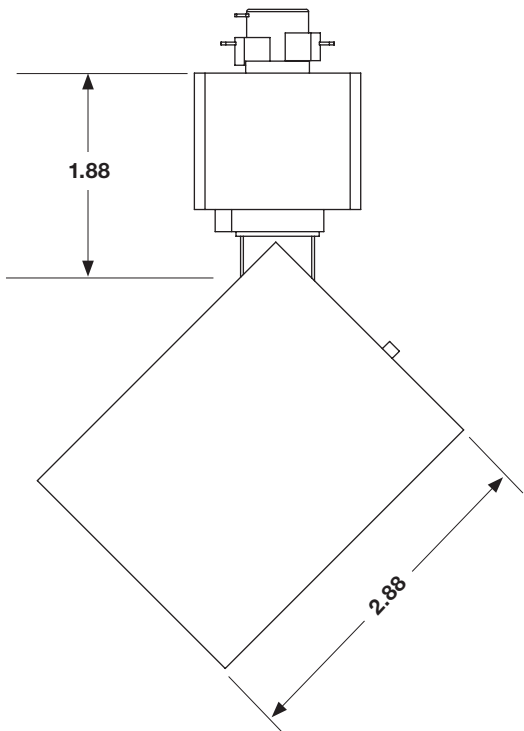

DIMENSIONS/WEIGHTS

J-Style Square 0.82 lbs.

H-Style Square 0.82 lbs.

DIMENSIONS/WEIGHTS

J-Style Round 0.51 lbs.

H-Style Round 0.51 lbs.

AIMING GUIDE

L and W are the outer points where the candle power drops to 50% of the maximum.
LX and FC are center beam illuminance values. Data shown is for the 2700K setting.