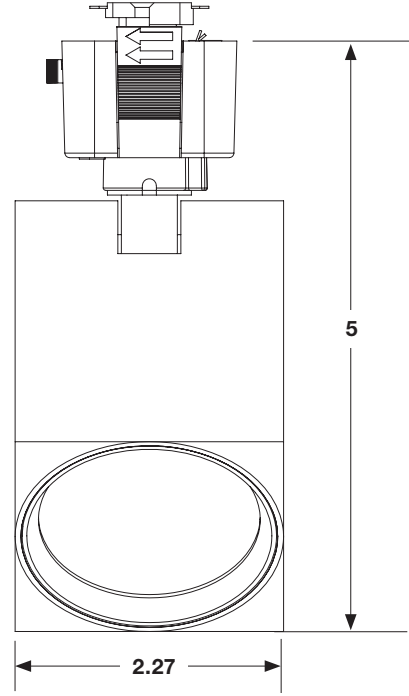

DIMENSIONS/WEIGHTS

J-Style Square 0.82 lbs.

H-Style Square 0.82 lbs.

DIMENSIONS/WEIGHTS

J-Style Round 0.51 lbs.

H-Style Round 0.51 lbs.

AIMING GUIDE

L and W are the outer points where the candle power drops to 50% of the maximum.
LX and FC are center beam illuminance values. Data shown is for the 2700K setting.