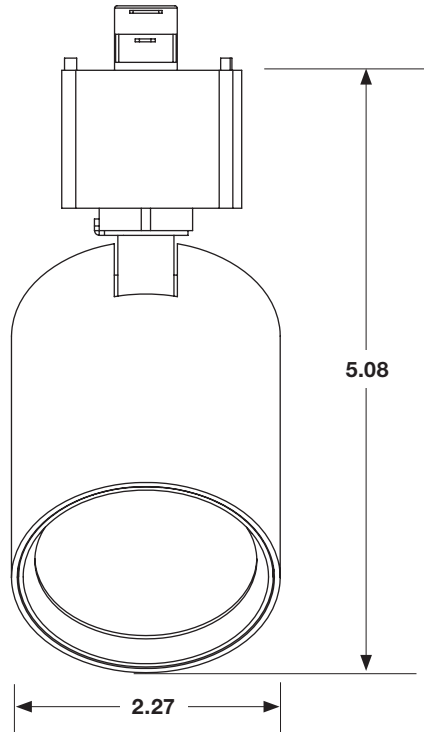

DIMENSIONS/WEIGHTS

J-Style Square 0.82 lbs.

H-Style Square 0.82 lbs.

DIMENSIONS/WEIGHTS

J-Style Round 0.51 lbs.

H-Style Round 0.51 lbs.

AIMING GUIDE

L and W are the outer points where the candle power drops to 50% of the maximum.
LX and FC are center beam illuminance values. Data shown is for the 2700K setting.

36° Models

48° Models

	Aiming Angle	36° Models						48° Models					
		D	(ft)	LX	FC	L	W	D	(ft)	LX	FC	L	W
Horizontal Aiming Angles	0°	6	6.00	339.36	31.53	3.39	3.39	6	6	203.74	18.93	5.44	5.44
		8	8.00	190.89	17.73	4.52	4.52	8	8	114.6	10.65	7.25	7.25
		10	10.00	122.17	11.35	5.65	5.65	10	10	73.35	6.81	9.07	9.07
Horizontal Aiming Angles	30°	6	6.93	254.57	23.65	4.52	3.96	6	6.93	152.83	14.2	7.79	6.51
		8	9.24	143.2	13.3	6.03	5.27	8	9.24	85.97	7.99	10.39	8.68
		10	11.55	91.64	8.51	7.53	6.59	10	11.55	55.02	5.11	12.99	10.85
Vertical Aiming Angles	30°	3	6.00	339.36	31.53	8.98	3.64	3	6	203.74	18.93	28.45	8.80
		4	8.00	190.89	17.73	11.97	4.86	4	8	114.6	10.65	37.93	11.73
		5	10.00	122.17	11.35	14.97	6.07	5	10	73.35	6.81	47.41	14.67
Vertical Aiming Angles	45°	3	4.24	678.75	63.06	3.69	2.50	3	4.24	407.49	37.86	6.85	4.32
		4	5.66	381.79	35.47	4.76	3.34	4	5.66	229.21	21.3	9.14	5.76
		5	7.07	244.34	22.7	6.15	4.17	5	7.07	146.69	13.63	11.42	7.20
Vertical Aiming Angles	60°	3	3.46	1018.11	94.6	2.33	1.99	3	3.46	611.21	56.78	3.90	3.26
		4	4.62	572.67	53.2	3.10	2.65	4	4.62	344.06	31.96	5.19	4.34
		5	5.77	366.5	34.05	3.88	3.31	5	5.77	220.03	20.44	6.49	5.43