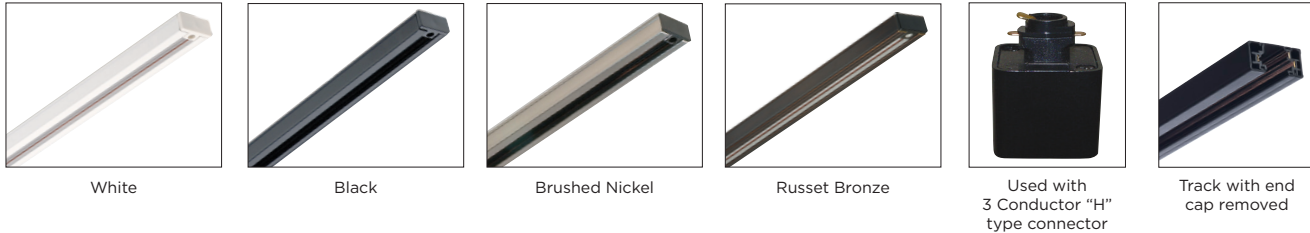

Tracks Includes two dead end caps and all mounting hardware.

CURRENT LIMITERS

Item	Amp	Finish	Item	Amp	Finish
TL100	.5	White	TL110	.5	Black
TL101	1	White	TL111	1	Black
TL102	2	White	TL112	2	Black
TL103	3	White	TL113	3	Black
TL104	5	White	TL114	5	Black
TL105	8	White	TL115	8	Black
TL106	12	White	TL116	12	Black