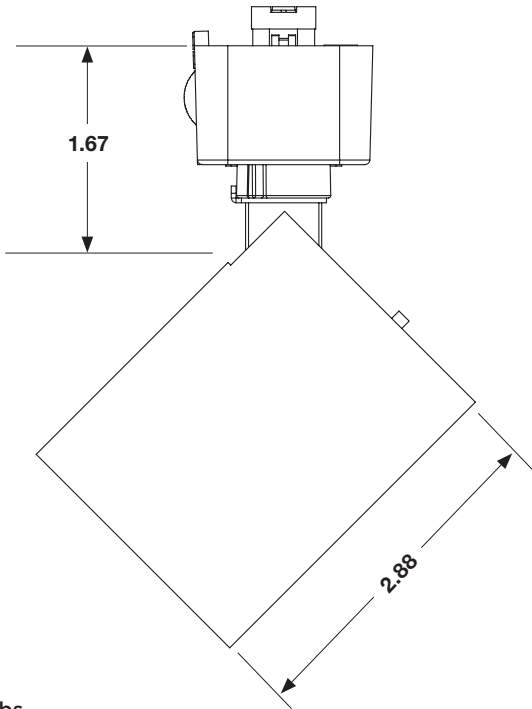

DIMENSIONS/WEIGHTS

J-Style Square 0.82 lbs.

H-Style Square 0.82 lbs.

DIMENSIONS/WEIGHTS

J-Style Round 0.51 lbs.

H-Style Round 0.51 lbs.

AIMING GUIDE

L and W are the outer points where the candle power drops to 50% of the maximum.
LX and FC are center beam illuminance values. Data shown is for the 2700K setting.

36° Models

48° Models

	Aiming Angle	36° Models						48° Models					
		D	(ft)	LX	FC	L	W	D	(ft)	LX	FC	L	W
Horizontal Aiming Angles	0°	6	6.00	339.36	31.53	3.39	3.39	6	6	203.74	18.93	5.44	5.44
		8	8.00	190.89	17.73	4.52	4.52	8	8	114.6	10.65	7.25	7.25
		10	10.00	122.17	11.35	5.65	5.65	10	10	73.35	6.81	9.07	9.07
Horizontal Aiming Angles	30°	6	6.93	254.57	23.65	4.52	3.96	6	6.93	152.83	14.2	7.79	6.51
		8	9.24	143.2	13.3	6.03	5.27	8	9.24	85.97	7.99	10.39	8.68
		10	11.55	91.64	8.51	7.53	6.59	10	11.55	55.02	5.11	12.99	10.85
Vertical Aiming Angles	30°	3	6.00	339.36	31.53	8.98	3.64	3	6	203.74	18.93	28.45	8.80
		4	8.00	190.89	17.73	11.97	4.86	4	8	114.6	10.65	37.93	11.73
		5	10.00	122.17	11.35	14.97	6.07	5	10	73.35	6.81	47.41	14.67
Vertical Aiming Angles	45°	3	4.24	678.75	63.06	3.69	2.50	3	4.24	407.49	37.86	6.85	4.32
		4	5.66	381.79	35.47	4.76	3.34	4	5.66	229.21	21.3	9.14	5.76
		5	7.07	244.34	22.7	6.15	4.17	5	7.07	146.69	13.63	11.42	7.20
Vertical Aiming Angles	60°	3	3.46	1018.11	94.6	2.33	1.99	3	3.46	611.21	56.78	3.90	3.26
		4	4.62	572.67	53.2	3.10	2.65	4	4.62	344.06	31.96	5.19	4.34
		5	5.77	366.5	34.05	3.88	3.31	5	5.77	220.03	20.44	6.49	5.43