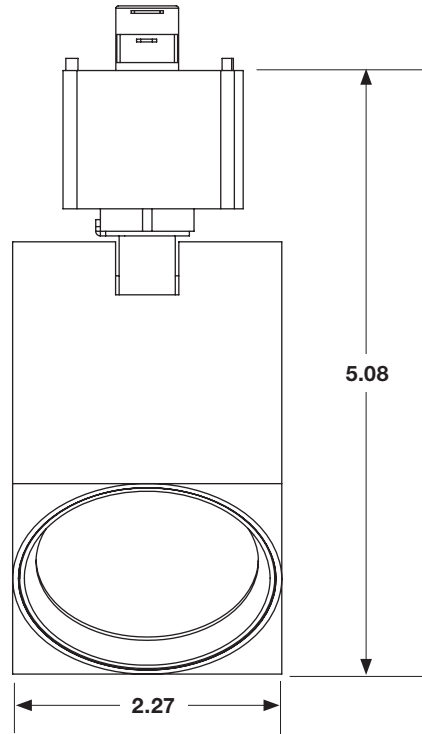

DIMENSIONS/WEIGHTS

J-Style Square 0.82 lbs.

H-Style Square 0.82 lbs.

DIMENSIONS/WEIGHTS

J-Style Round 0.51 lbs.

H-Style Round 0.51 lbs.

AIMING GUIDE

L and W are the outer points where the candle power drops to 50% of the maximum.
LX and FC are center beam illuminance values. Data shown is for the 2700K setting.

36° Models

48° Models

	Aiming Angle	36° Models						48° Models					
		D	(ft)	LX	FC	L	W	D	(ft)	LX	FC	L	W
Horizontal Aiming Angles	0°	6	6.00	339.36	31.53	3.39	3.39	6	6	203.74	18.93	5.44	5.44
		8	8.00	190.89	17.73	4.52	4.52	8	8	114.6	10.65	7.25	7.25
		10	10.00	122.17	11.35	5.65	5.65	10	10	73.35	6.81	9.07	9.07
Horizontal Aiming Angles	30°	6	6.93	254.57	23.65	4.52	3.96	6	6.93	152.83	14.2	7.79	6.51
		8	9.24	143.2	13.3	6.03	5.27	8	9.24	85.97	7.99	10.39	8.68
		10	11.55	91.64	8.51	7.53	6.59	10	11.55	55.02	5.11	12.99	10.85
Vertical Aiming Angles	30°	3	6.00	339.36	31.53	8.98	3.64	3	6	203.74	18.93	28.45	8.80
		4	8.00	190.89	17.73	11.97	4.86	4	8	114.6	10.65	37.93	11.73
		5	10.00	122.17	11.35	14.97	6.07	5	10	73.35	6.81	47.41	14.67
Vertical Aiming Angles	45°	3	4.24	678.75	63.06	3.69	2.50	3	4.24	407.49	37.86	6.85	4.32
		4	5.66	381.79	35.47	4.76	3.34	4	5.66	229.21	21.3	9.14	5.76
		5	7.07	244.34	22.7	6.15	4.17	5	7.07	146.69	13.63	11.42	7.20
Vertical Aiming Angles	60°	3	3.46	1018.11	94.6	2.33	1.99	3	3.46	611.21	56.78	3.90	3.26
		4	4.62	572.67	53.2	3.10	2.65	4	4.62	344.06	31.96	5.19	4.34
		5	5.77	366.5	34.05	3.88	3.31	5	5.77	220.03	20.44	6.49	5.43