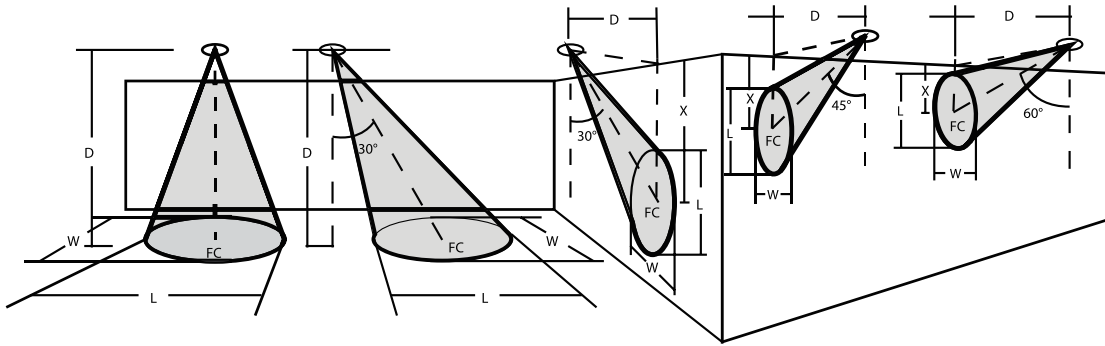

DIMENSIONS/WEIGHTS

J-Style Square 0.82 lbs.

H-Style Square 0.82 lbs.

DIMENSIONS/WEIGHTS

J-Style Round 0.51 lbs.

H-Style Round 0.51 lbs.

AIMING GUIDE

L and W are the outer points where the candle power drops to 50% of the maximum.
LX and FC are center beam illuminance values. Data shown is for the 2700K setting.

36° Models

48° Models

	Aiming Angle	36° Models						48° Models					
		D	(ft)	LX	FC	L	W	D	(ft)	LX	FC	L	W
Horizontal Aiming Angles	0°	6	6.00	339.36	31.53	3.39	3.39	6	6	203.74	18.93	5.44	5.44
		8	8.00	190.89	17.73	4.52	4.52	8	8	114.6	10.65	7.25	7.25
		10	10.00	122.17	11.35	5.65	5.65	10	10	73.35	6.81	9.07	9.07
Horizontal Aiming Angles	30°	6	6.93	254.57	23.65	4.52	3.96	6	6.93	152.83	14.2	7.79	6.51
		8	9.24	143.2	13.3	6.03	5.27	8	9.24	85.97	7.99	10.39	8.68
		10	11.55	91.64	8.51	7.53	6.59	10	11.55	55.02	5.11	12.99	10.85
Vertical Aiming Angles	30°	3	6.00	339.36	31.53	8.98	3.64	3	6	203.74	18.93	28.45	8.80
		4	8.00	190.89	17.73	11.97	4.86	4	8	114.6	10.65	37.93	11.73
		5	10.00	122.17	11.35	14.97	6.07	5	10	73.35	6.81	47.41	14.67
Vertical Aiming Angles	45°	3	4.24	678.75	63.06	3.69	2.50	3	4.24	407.49	37.86	6.85	4.32
		4	5.66	381.79	35.47	4.76	3.34	4	5.66	229.21	21.3	9.14	5.76
		5	7.07	244.34	22.7	6.15	4.17	5	7.07	146.69	13.63	11.42	7.20
Vertical Aiming Angles	60°	3	3.46	1018.11	94.6	2.33	1.99	3	3.46	611.21	56.78	3.90	3.26
		4	4.62	572.67	53.2	3.10	2.65	4	4.62	344.06	31.96	5.19	4.34
		5	5.77	366.5	34.05	3.88	3.31	5	5.77	220.03	20.44	6.49	5.43