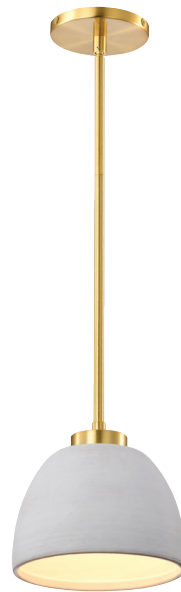

## INDOOR FLUSH MOUNT & PENDANT FIXTURES

60-8001 / 60-8011

60-8002 / 60-8012

60-8003 / 60-8013

Elevate your space with the timeless allure of Collins, a lighting ensemble that transcends mere functionality, where sophistication meets warmth. Choose from the soft, golden glow of brushed brass, or a deep, matte black, showcasing the fixtures beauty and design, a statement of refined taste. The ceramic bowl features delicate brushstrokes on the surface, bringing a touch of artistry and uniqueness to every piece. Whether suspended delicately over a dining table, or gracing an entry way, let the Collins Collection create a symphony of light that mirrors the beauty of your home.

### GENERAL SPECIFICATIONS

**Lamp Compatibility:** A19

**Dimmable:** Lamp Dependant

**Construction Material:** Steel/Ceramic

### ITEM SPECIFICATIONS / ORDER INFO

Item	Finish	Dimensions	Location Rating	Lamp QTY	Base Type	Max Wattage
60-8001	Brushed Brass / Ceramic	H:8.13" DIA:7.50"	Damp	1	E26	60W
60-8002	Brushed Brass / Ceramic	H:6.25" DIA:7.50"	Dry	1	E26	60W
60-8003	Brushed Brass / Ceramic	H:10.50" DIA:14.00"	Dry	1	E26	60W
60-8011	Matte Black / Ceramic	H:8.13" DIA:7.50"	Damp	1	E26	60W
60-8012	Matte Black / Ceramic	H:6.25" DIA:7.50"	Dry	1	E26	60W
60-8013	Matte Black / Ceramic	H:10.50" DIA:14.00"	Dry	1	E26	60W

- Additional Stems: Brushed Brass (6") 25-477, (12") 25-478, Matte Black (6") 25-479, (12") 25-480 (2) x 6" Stems and (2) x 12" Stems Included with Pendant
- Pendants & Mini Pendants: 12' of Wire Supplied