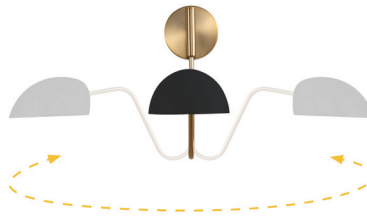

TRILBY

SWING ARM WALL SCONCE

60-7391 / 60-7392

60-7393 / 60-7394

The Trilby wall light collection combines modern style with everyday functionality. Available in matte black or matte white with a warm burnished brass finish, Trilby features an adjustable swing arm that allows light to be directed exactly where it's needed. Offered in both one light and two light configurations, the collection is ideal for reading nooks, bedside applications, offices, and living spaces. The half bowl metal shade features a reflective white interior to maximize light output while maintaining a clean, sophisticated look.

GENERAL SPECIFICATIONS

- Location Rating:** Damp
- Lamp Compatibility:** A19
- Dimmable:** Lamp Dependant
- Construction Material:** Steel

ITEM SPECIFICATIONS / ORDER INFO

Item	Finish	Dimensions	Lamp QTY	Base Type	Max Wattage
60-7391	Burnished Brass / Matte Black	W:7.38" H:16.00" E:20.38"	1	E26	60W
60-7392	Burnished Brass / Matte White	W:7.38" H:16.00" E:20.38"	1	E26	60W
60-7393	Burnished Brass / Matte Black	W:37.38" H:25.87" E:20.38"	2	E26	120W
60-7394	Burnished Brass / Matte White	W:37.38" H:25.87" E:20.38"	2	E26	120W

MID-CENTURY MODERN STYLE

1 LIGHT OR 2 LIGHT
CONFIGURATION

MATTE BLACK OR
MATTE WHITE WITH
BURNISHED BRASS STEEL

SUGGESTED APPLICATIONS

Residential, Multi-Family,
Hospitality

For warranty visit:
[satco.com/service/warranty](https://www.satco.com/service/warranty)